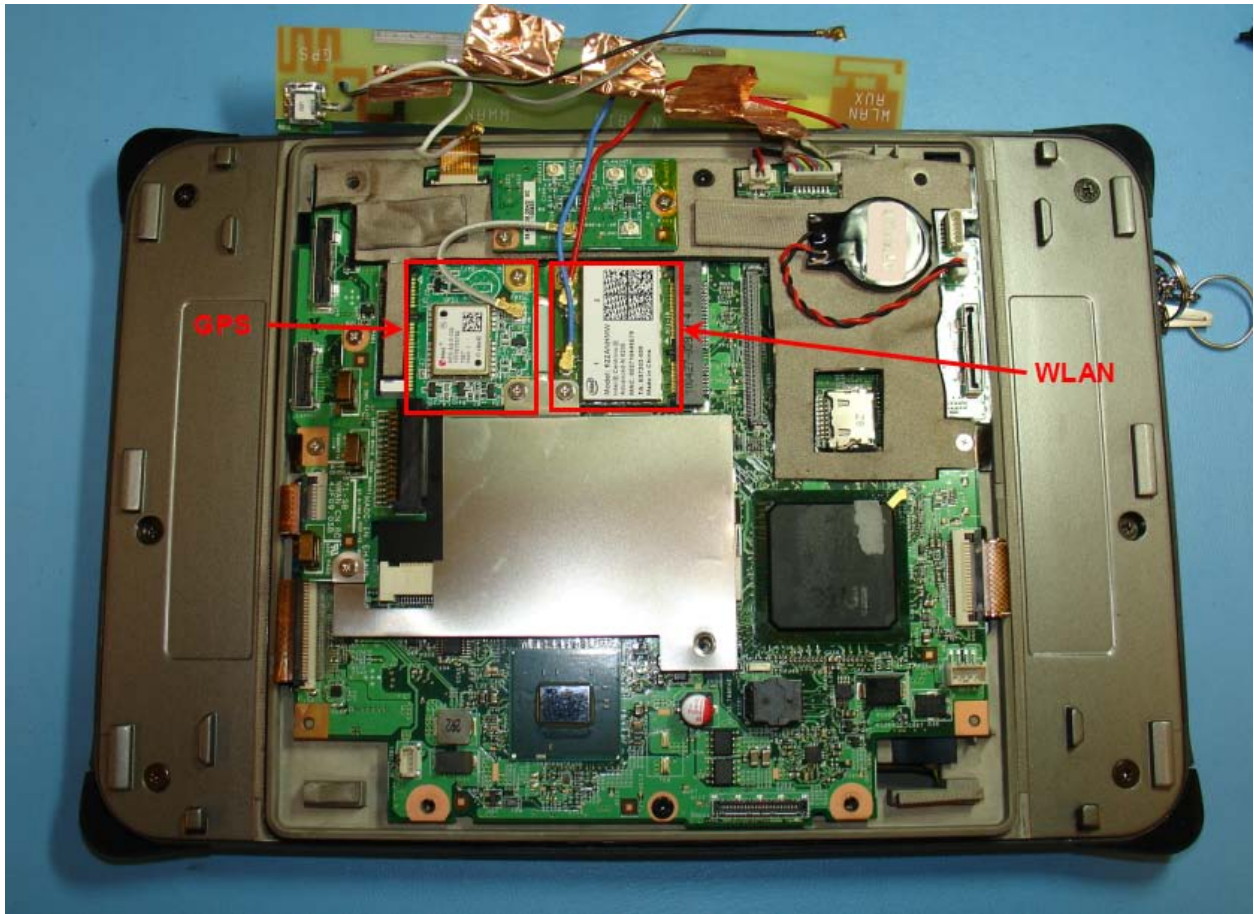

Armor X7

Internal Photographs

DRS Tactical Systems
1110 W. Hibiscus Blvd
Melbourne, FL 32901

Figure 1 Armor X7 Front Bezel WWAN Module

Figure 2 Armor X7 Front Bezel WLAN and GPS Modules

Figure 3 Armor X7 Back Bezel WWAN/WLAN Antenna Assembly Location