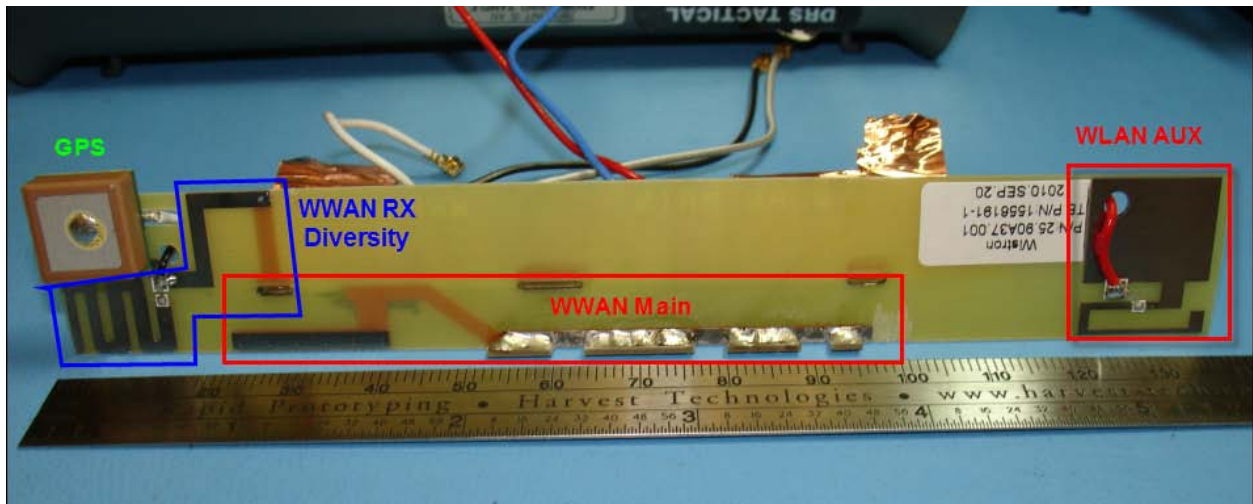

Armor X7

Internal Photographs

DRS Tactical Systems
1110 W. Hibiscus Blvd
Melbourne, FL 32901

Figure 1 Armor X7 Front Bezel WWAN Module

Figure 2 Armor X7 Front Bezel WLAN and GPS Modules

Figure 3 Armor X7 Back Bezel WWAN/WLAN Antenna Assembly Location