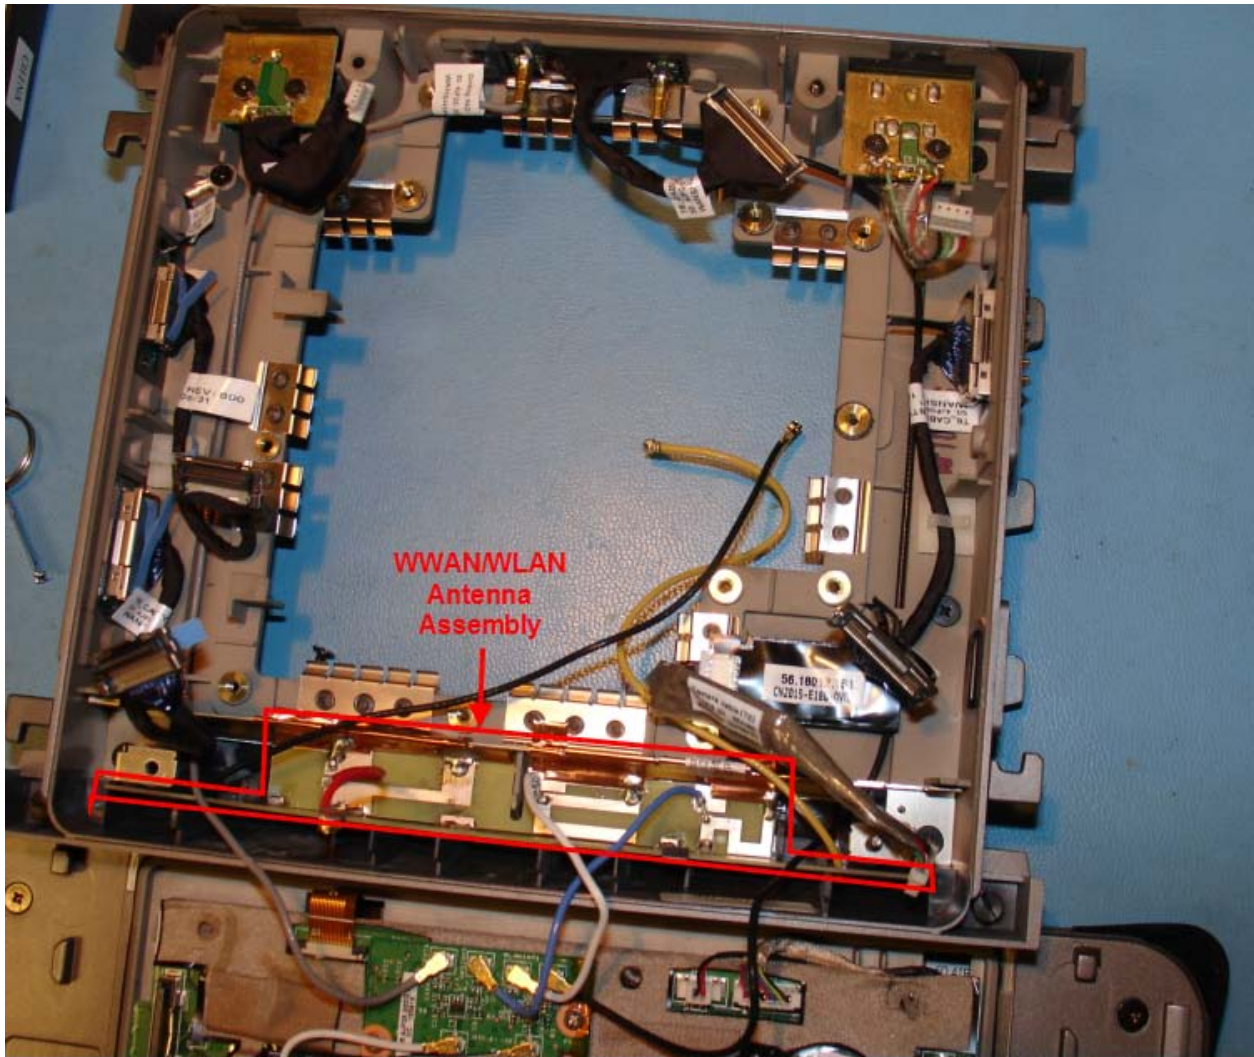

Armor X7

Internal Photographs

DRS Tactical Systems
1110 W. Hibiscus Blvd
Melbourne, FL 32901

Figure 1 Armor X7 Front Bezel WWAN Module

Figure 2 Armor X7 Front Bezel WLAN and GPS Modules

Figure 3 Armor X7 Back Bezel WWAN/WLAN Antenna Assembly Location

Figure 4 Armor X7 Antenna Assembly – Top

Figure 5 Armor X7 Antenna Assembly Front Side

Figure 6 Armor X7 Antenna Assembly Back