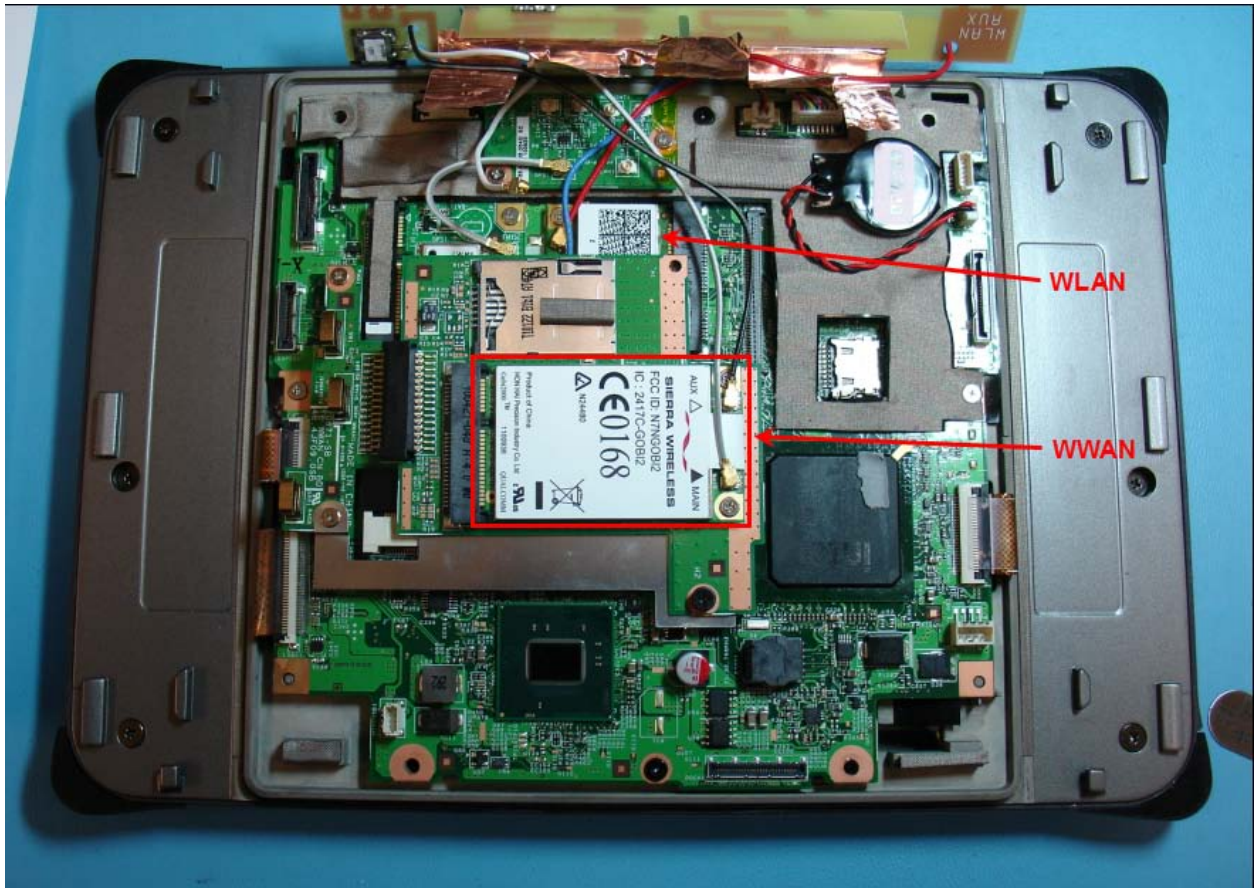

Armor X7

Internal Photographs

DRS Tactical Systems
1110 W. Hibiscus Blvd
Melbourne, FL 32901

Figure 1 Armor X7 Front Bezel WWAN Module

Figure 2 Armor X7 Front Bezel WLAN and GPS Modules

Figure 3 Armor X7 Back Bezel WWAN/WLAN Antenna Assembly Location

Figure 4 Armor X7 Antenna Assembly – Top

Figure 5 Armor X7 Antenna Assembly Front Side

Figure 6 Armor X7 Antenna Assembly Back