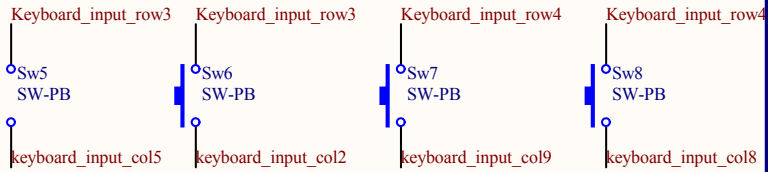

## KEYBOARD INTERFACE

## POWER & WHEEL SPEED

Voltage from generator trips the accelerate relay

Title		KillerCycle	
		<a href="http://transistor-man.com/killercycle.html">transistor-man.com/killercycle.html</a>	
Size	Number	Revision	
A		1.0	
Date:	16/07/2010	Sheet of	
File:	C:\Program Files\Killercycle_simplified.SchDoc	Drawn By:	Dane Kouttron