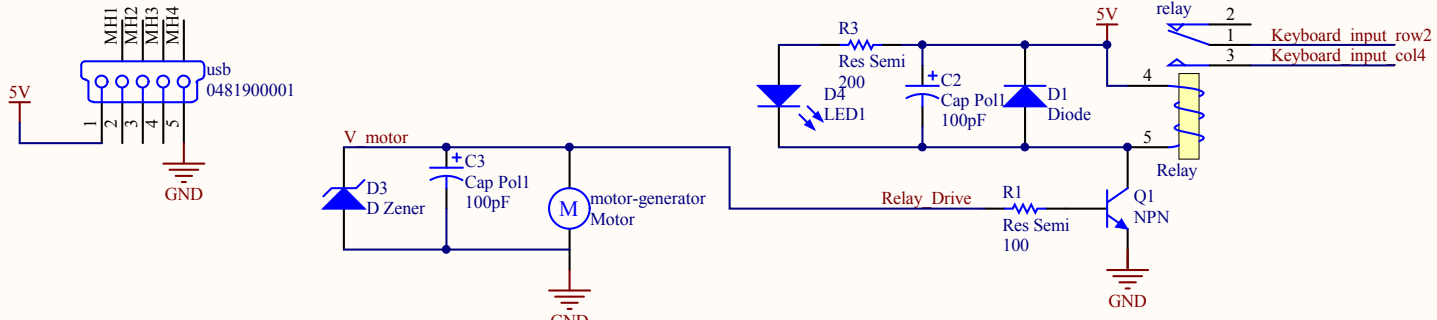

## KEYBOARD INTERFACE

## POWER & WHEEL SPEED

Voltage from generator trips the accelerate relay

Title		KillerCycle	
		<a href="http://transistor-man.com/killercycle.html">transistor-man.com/killercycle.html</a>	
Size	Number	Revision	
A		1.0	
Date:	16/07/2010	Sheet of	
File:	C:\Program Files\Killercycle_simplified.SchDoc	Drawn By:	Dane Kouttron