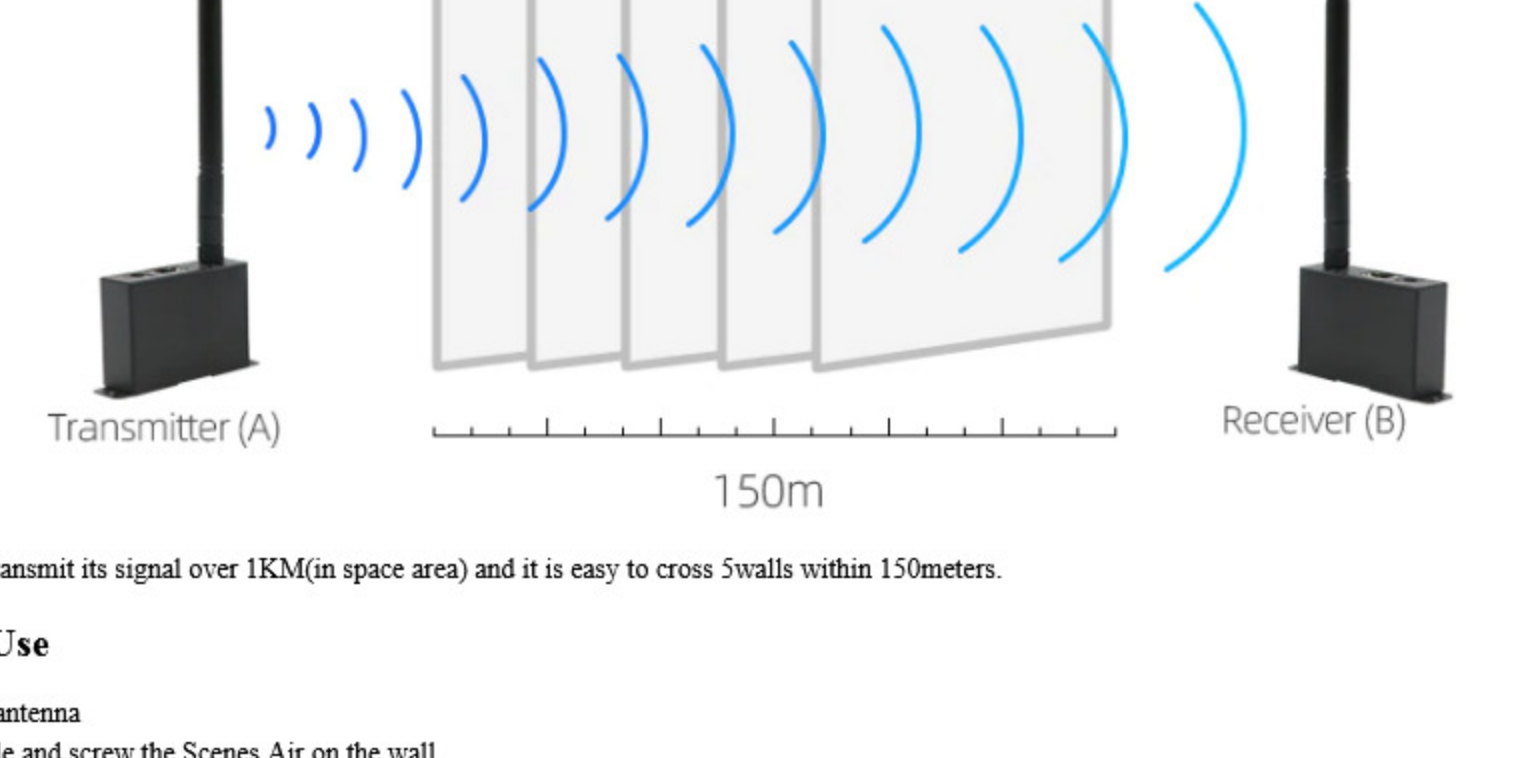

Applicable Scene

Suitable for occasions where it is inconvenient to arrange network cables for long distance

- Composed of a transmitter and a receiver, 873045 can wirelessly transmit the signal.
- Support network bridge with 1Km max transmission distance in open space.
 - Support point-to-point connection.
 - Design for remote monitoring and video use with the SIP camera or SIP video intercom.
 - Plug and play, simple to build the connection.

Long Distance Transmit,Powerful Penetration

Omnidirectional Antenna design
With 1Km(3200ft) coverage

It Can cross 5 Walls Within 150M
One pair to work, part A is transmitter, part B is receiver

873045 can transmit its signal over 1KM(in open area) and it is easy to cross 5-walls within 150meters.

How To Use

- Plug in the antenna
- Drill the hole and screw the Scenes Air on the wall
- Plug in the power supply
- 1 pack connects to monitor while another pack connects to the doorbell, then the connection will be set up automatically.

Wiring Diagram Mode1:two IP devices connect with one pair Wireless Box directly

Mode2: IP Box connect with switch or router

Specifications:

Connectivity: With security protocol
Transmission Distance: Max 1KM with 1080P video
Size: 240mm*170mm*65mm
Antenna Length: 19cm with 2dB
Power: 5V/2A DC
Operation Temperature: -20°C-48°C
Penetration Ability: 3-4 concrete walls
Warranty: 12 months parts and lifetime support
FCC and RoHS certification with: EN61000-6-2:2005, EN61000-4-4:2007